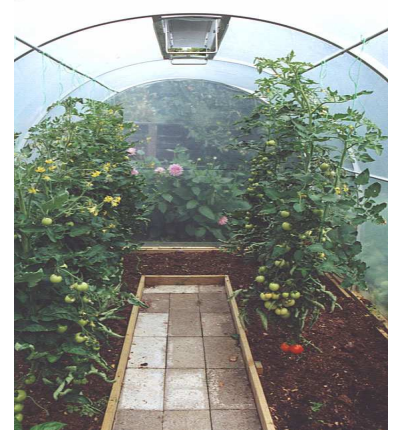

22/10/2010

Easy-Gro Greenhouse Tunnels

Greenhouse Features

- Long Life Tough Commercial Grade Greenhouse Film
- Secure Plastic Fixing System, unique cover tensioning system.
- Anodised Aluminium Framing with Large top vents
- H4 Tanalised Base & pegs (no extra foundation required)
- Very easy kitset assembly (Pre-assembled Ends)
- High profile gives greater growing space.
- Extra vents & Insect Net Door, Back windows available.