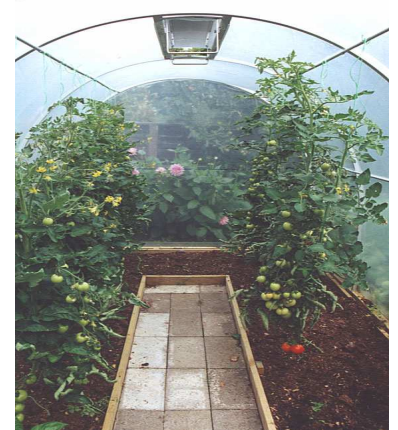

22/10/2010

Easy-Gro Greenhouse Tunnels

Greenhouse Features

- Long Life Tough Commercial Grade Greenhouse Film
- Secure Plastic Fixing System, unique cover tensioning system.
- Anodised Aluminium Framing with Large top vents
- H4 Tanalised Base & pegs (no extra foundation required)
- Very easy kitset assembly (Pre-assembled Ends)
- High profile gives greater growing space.
- Extra vents & Insect Net Door, Back windows available.