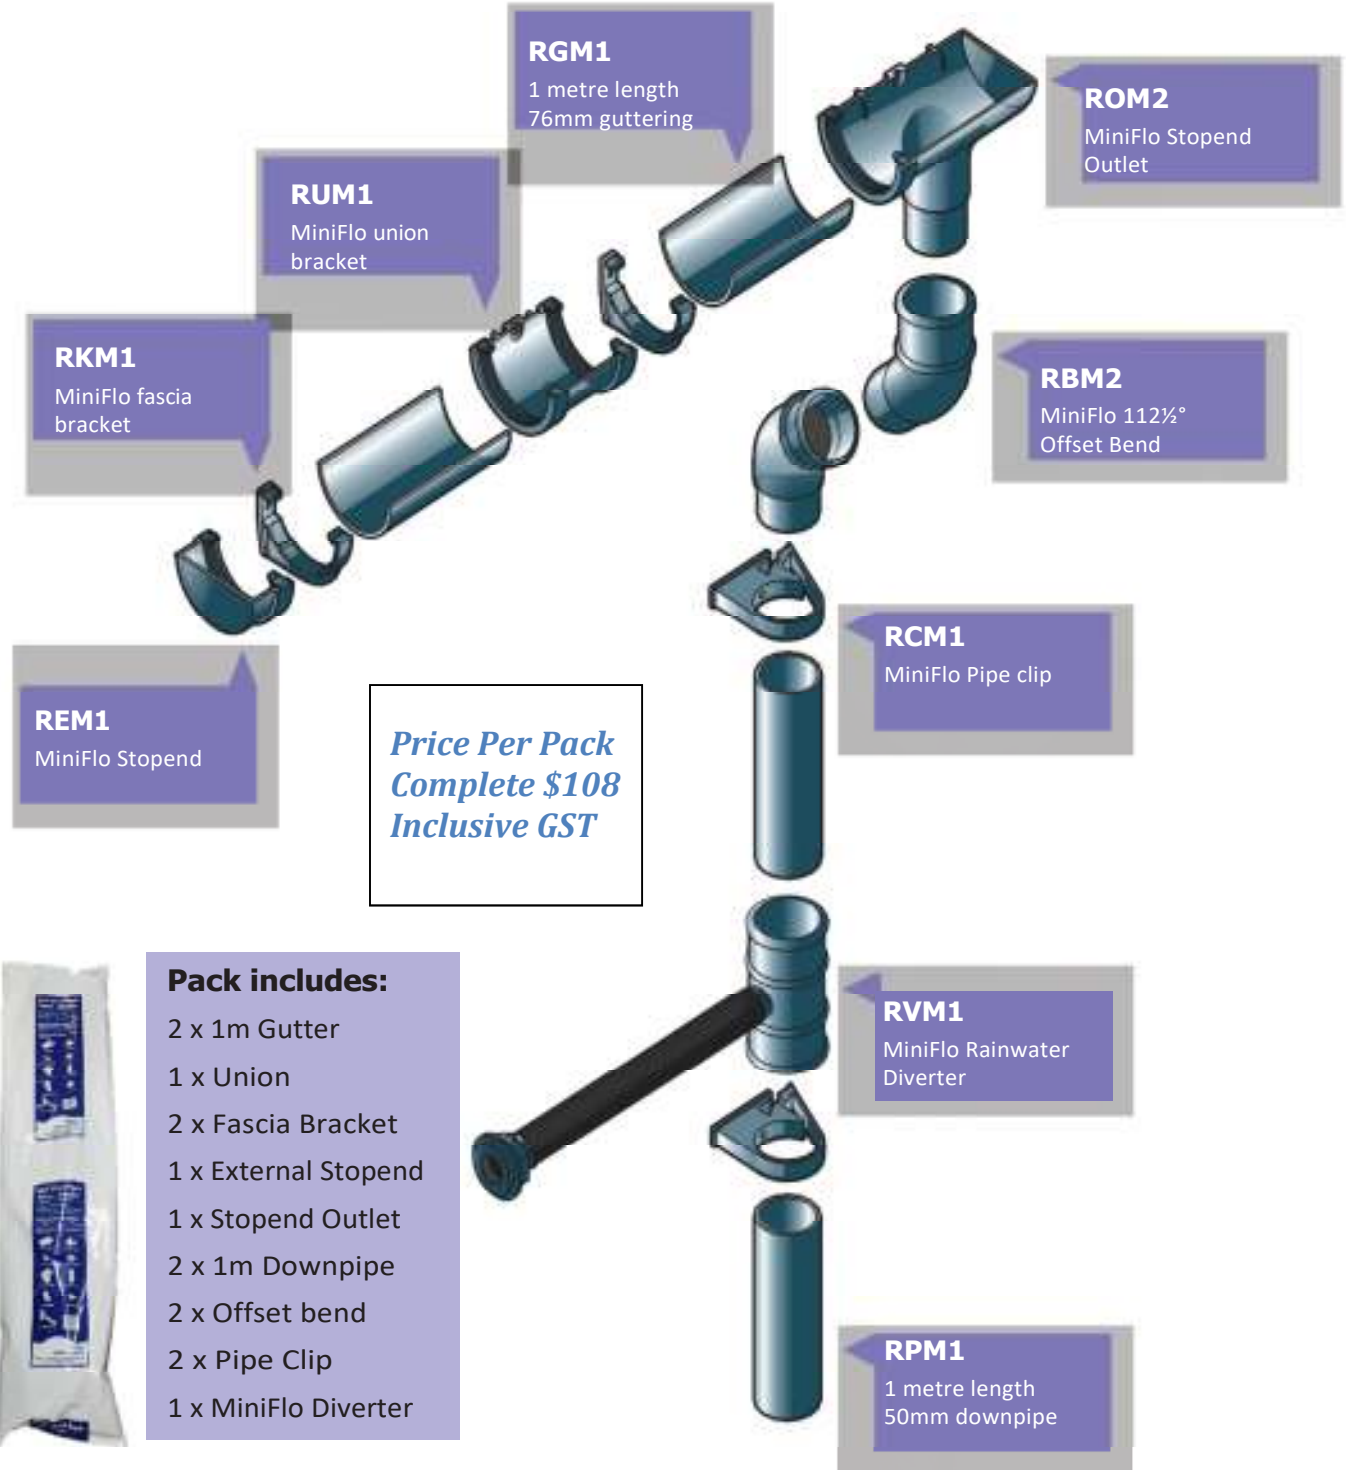

Miniflo

MS1 HALF SHED PACK

Miniflo

Half Shed Pack

Help reduce your carbon footprint with MiniFlo Gutter Half Shed Pack and water tank, enabling you to conserve water, saving time and money on your garden.

Sheds Pack are Black. Parts available black or white

WE recommend the use of silicon spray lubricant on all gutter seals for ease of fitting and improved performance.