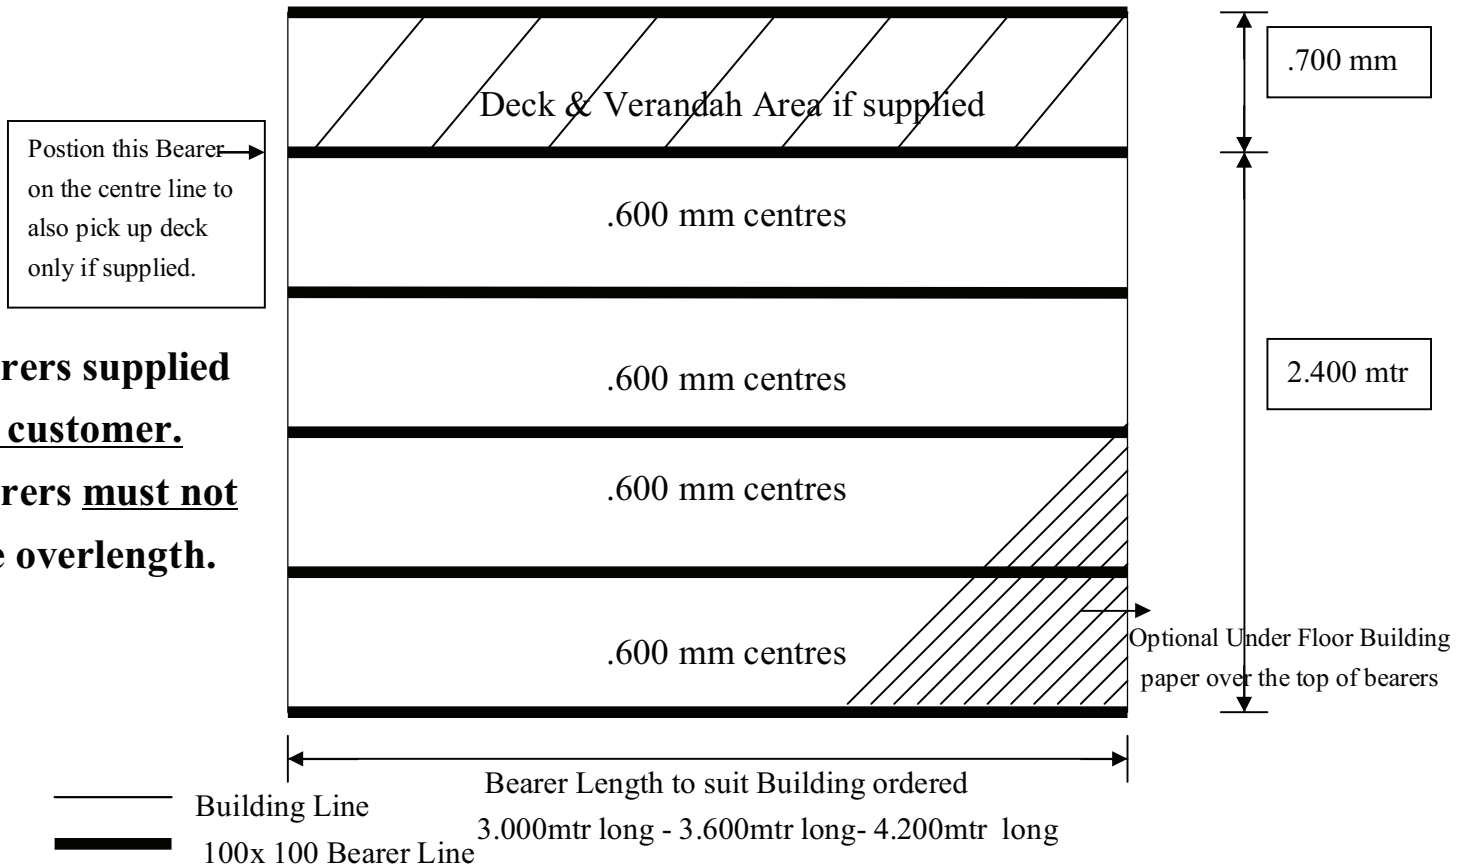

2.400 wide Garden Room Set out 6 off Bearers

Bearers are Roughsawn 100 x 100 H4 treated

Use metal or sand to level Bearers

3.000 wide Garden Room Setout 7 off Bearers